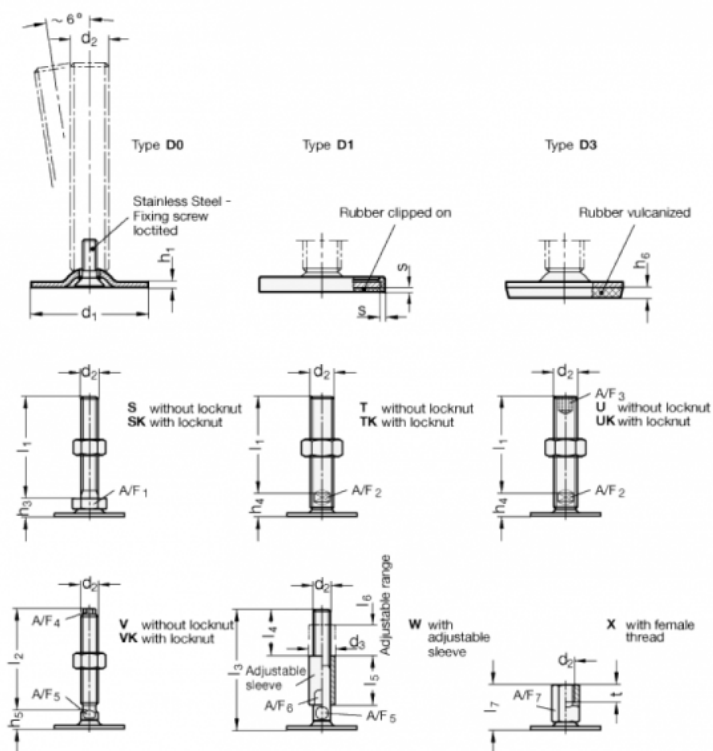

Data Sheet

Article number: 204180M24100D1UK

Description: E+G levelling foot
GN 41-80-M24-100-D1-UK

Note: UK With nut, Hexagon socket at the top, Wrench flat at the bottom

Measures

A/F2 = 19	s = 2
A/F3 = 12	
d1 = 80	
d2 = M24	
h1 = 3	
h4 = 21	
h6 =	
l1 = 100	